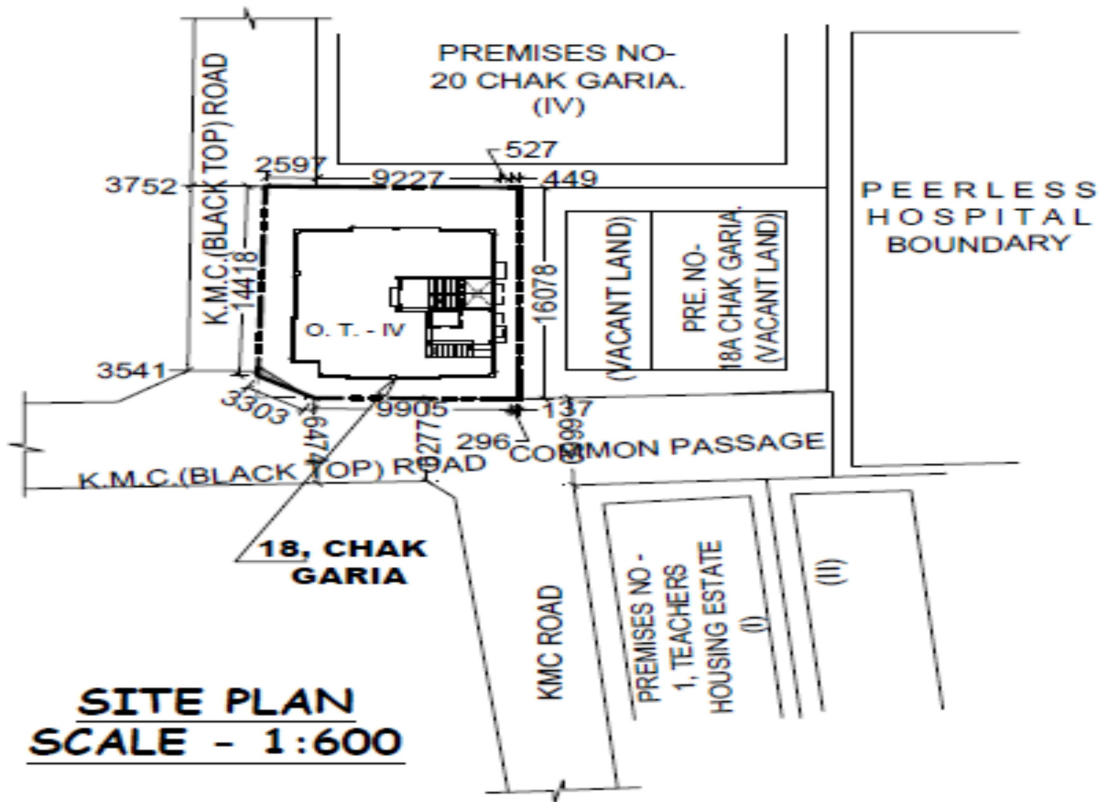

Ref.

Date

LOCATION MAP WITH LATITUDE AND LONGITUDE OF THE PROJECT
"18, CHAK GARIA" at 18, Chak Garia , PO - Baghajatin Park, PS - Panchayasar, Kolkata - 700094, under Ward No. 109 of Borough - XII of KMC, WB, India:

Latitude: 22.483972936323678, Longitude: 88.40044278208468

M/s. DAS CONSTRUCTION
Baldeep Das,
Proprietor